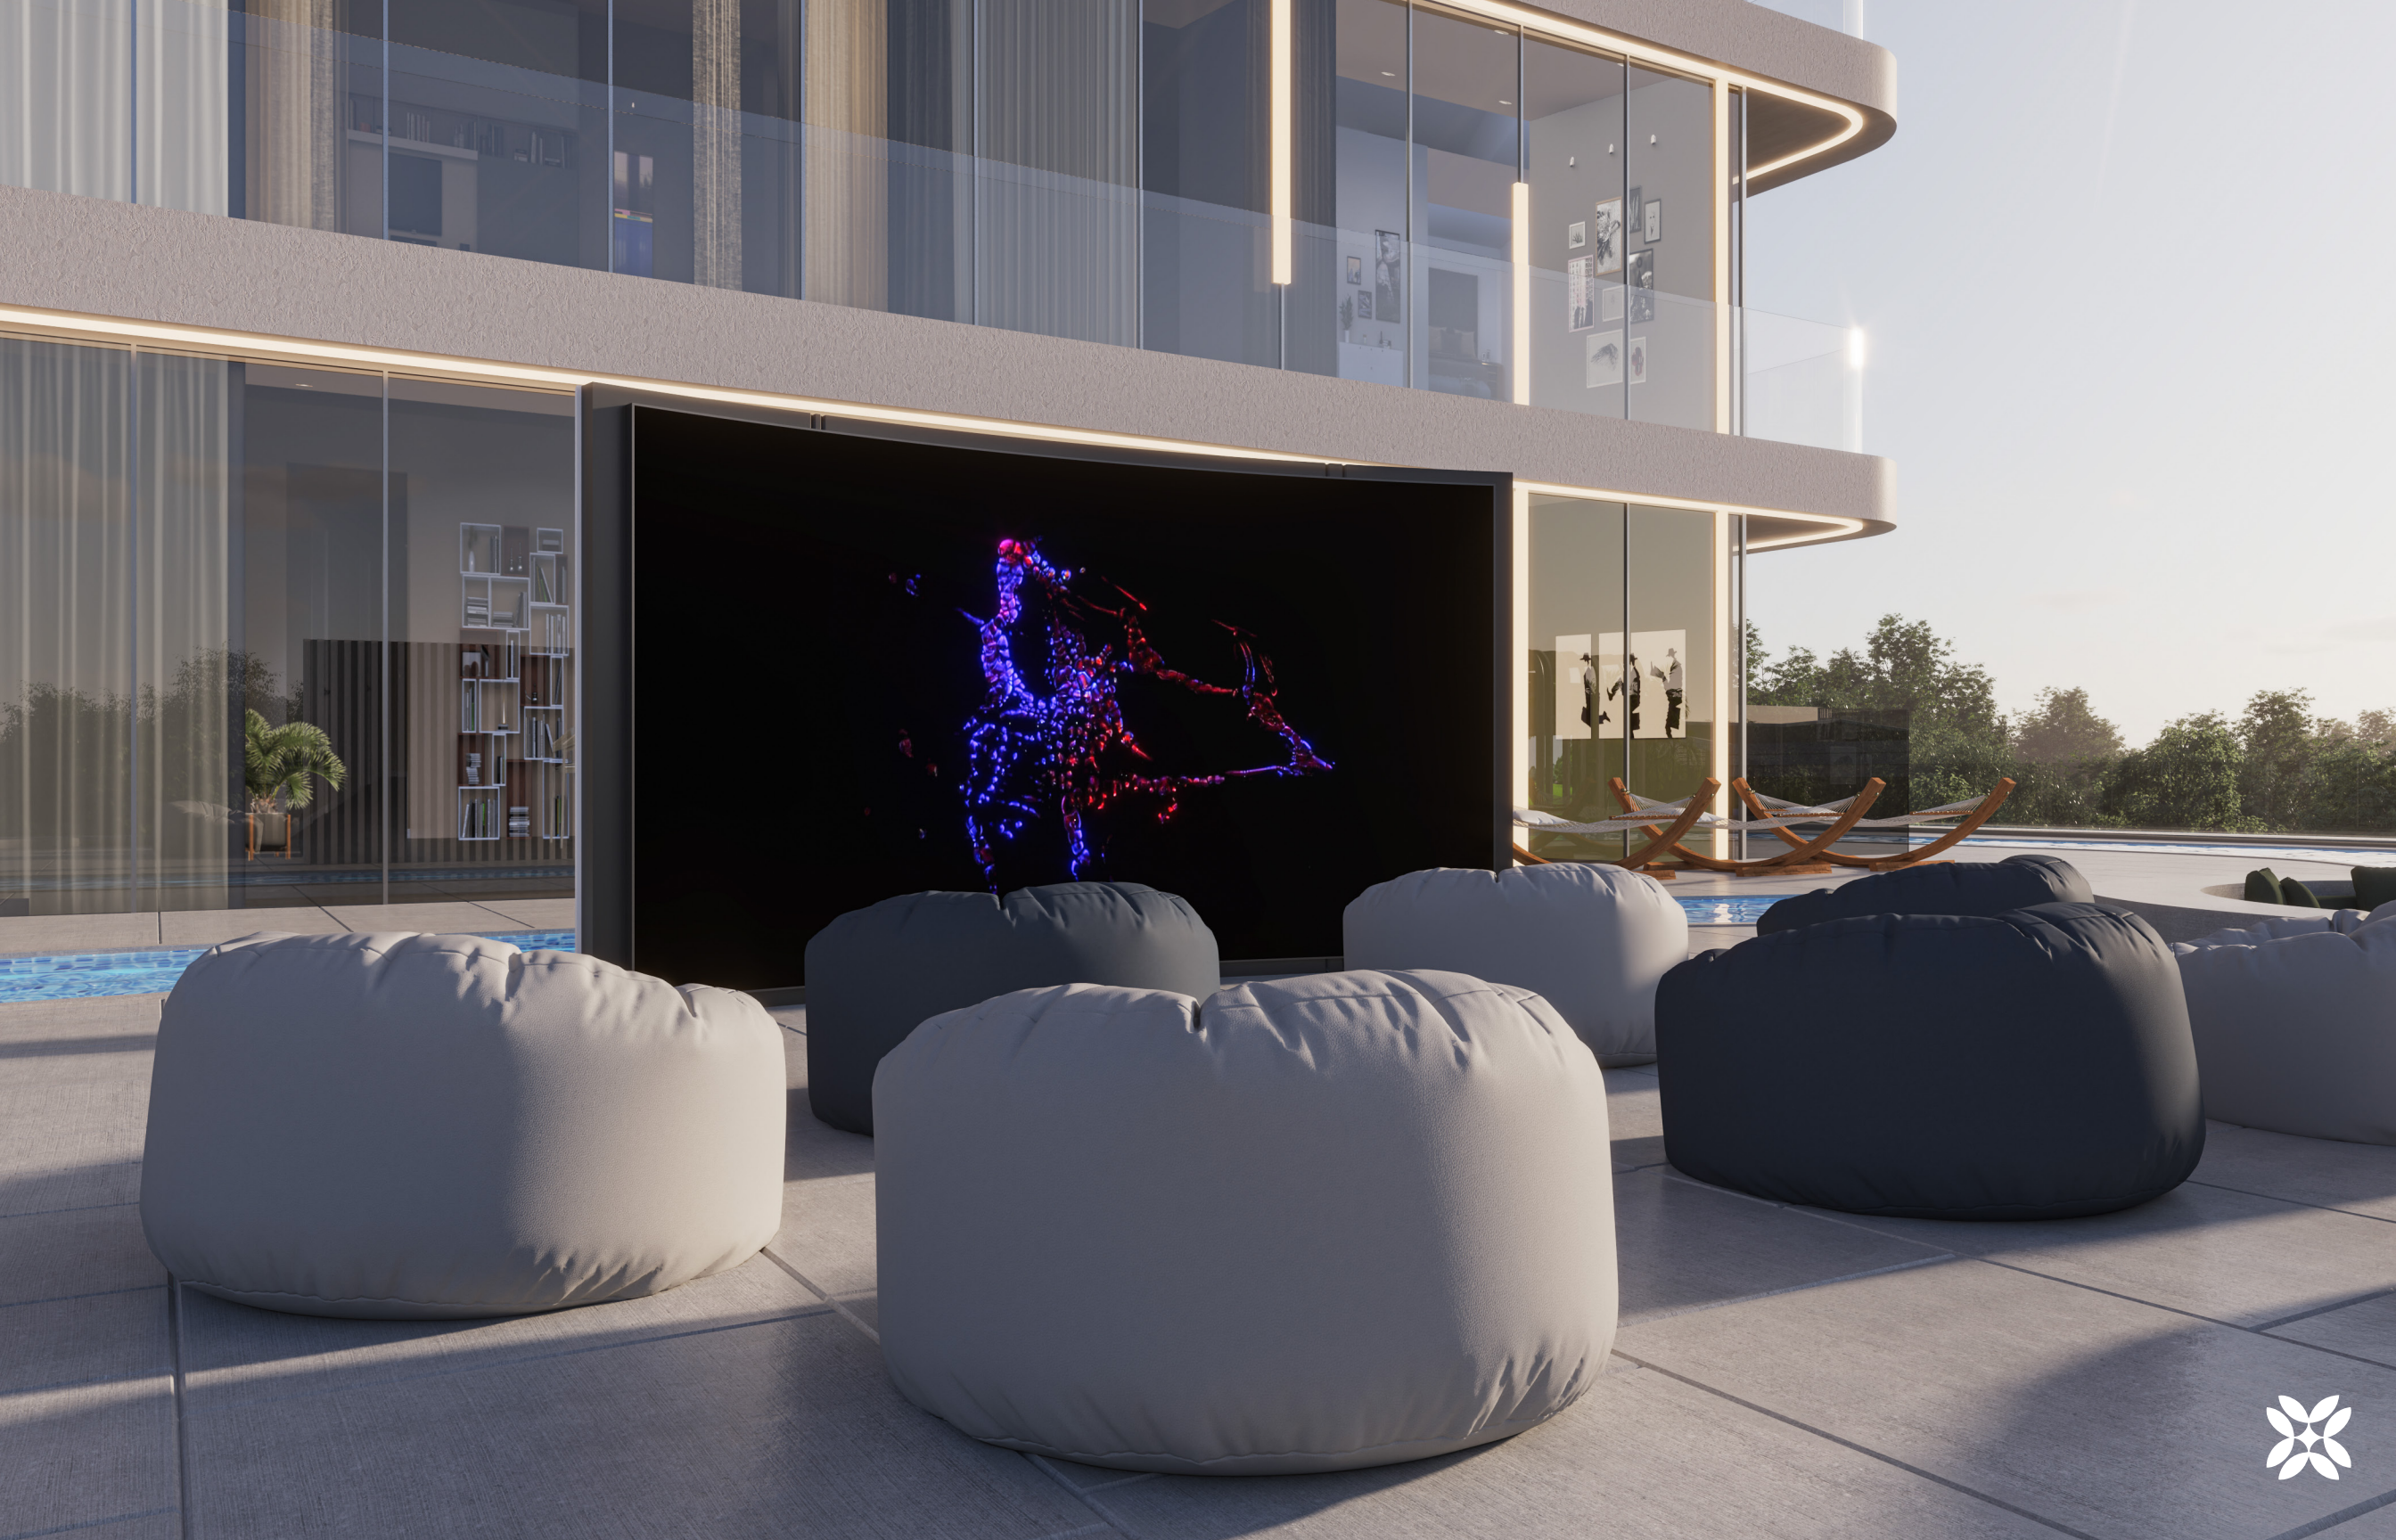

## EMINENT LUXURY

A world of exquisiteness curated just for you! Nestled beneath the expansive skies, SAMANA Barari Lagoons helps you discover a lifestyle crafted to offer eminent luxury. Our modern and innovative design effortlessly intertwines with the enduring allure of the natural world. Each moment spent here is a bespoke addition to the tapestry of your everyday life, where contemporary living seamlessly merges with the tranquil environment.

# YOUR ZENITH RETRREAT

Live a life that's unrivaled and simply desirable! As you bask in the shimmering waters of the main pool, feel immersed in the serene embrace of luxury living. Find yourself surrounded by lush greenery, where every residence stands as a testament to opulence. Here, nature is not just a backdrop, but a vital part of a lifestyle where luxury seamlessly intertwines with breathtaking beauty, creating an unparalleled harmony of living.