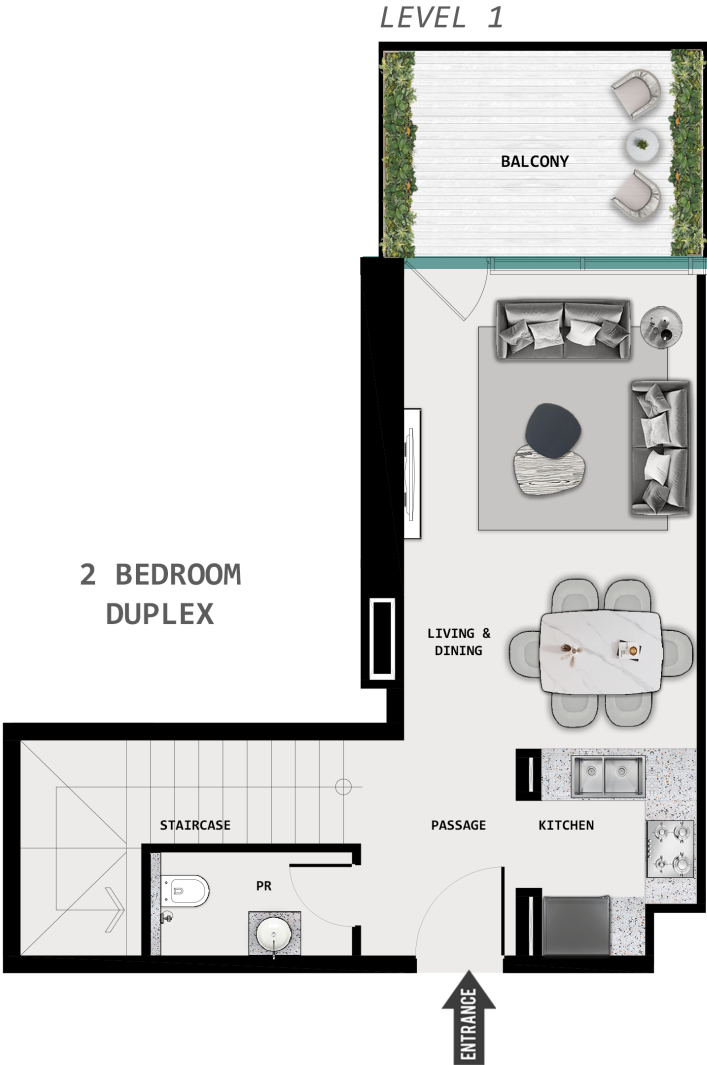

2 BEDROOM DUPLEX WITH POOL