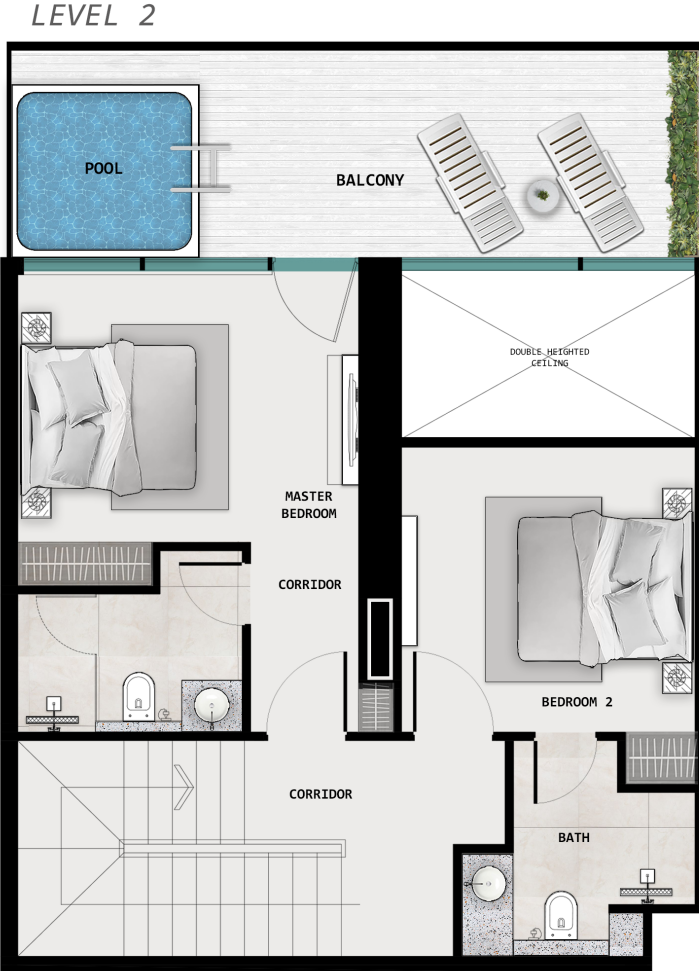

# UNITS LAYOUT

A modern living room interior with a light-colored sofa, a coffee table, and a dining table with chairs. The room features a large abstract painting on the wall, a chandelier with multiple glass spheres, and a vase with dried flowers. The text "UNITS LAYOUT" is overlaid in the center.

# STUDIO WITH POOL

ELEVATION

KEY PLAN

# ONE BEDROOM WITH POOL

ELEVATION

KEY PLAN

# 2 BEDROOM DUPLEX WITH POOL

**ELEVATION**

**KEY PLAN DUPLEX LEVEL 1**