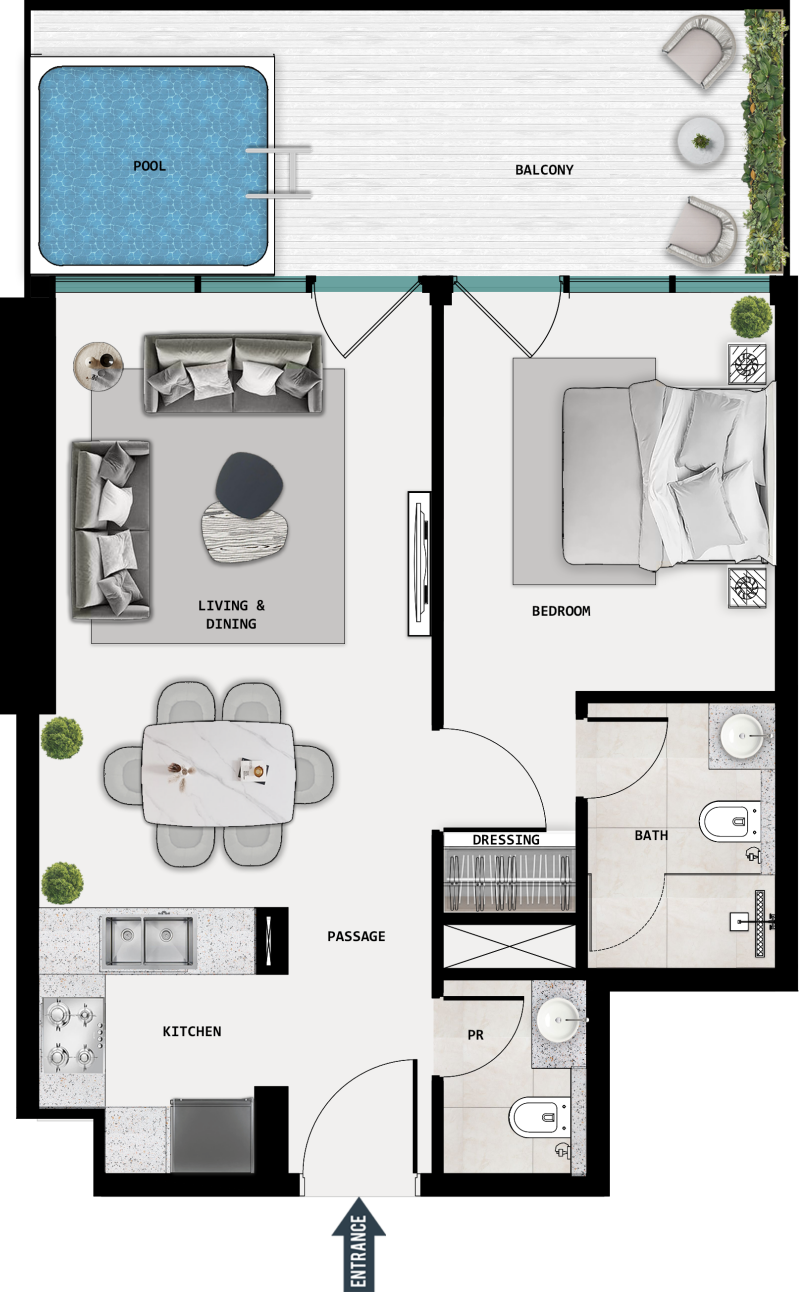

# UNITS LAYOUT

A modern living room interior with a light-colored sofa, a coffee table, and a dining table with chairs. The room features a large abstract painting on the wall, a chandelier with multiple glass spheres, and a vase with dried flowers. The text "UNITS LAYOUT" is overlaid in the center.

# STUDIO WITH POOL

ELEVATION

KEY PLAN

# ONE BEDROOM WITH POOL

ELEVATION

KEY PLAN